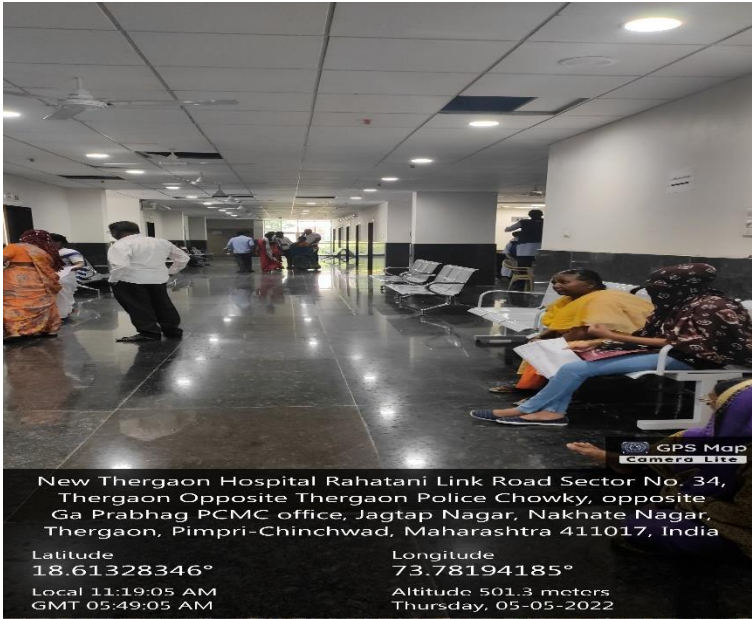

OP5 Map Camera

COMMON STAFF ROOM

LIBRARY

YCM HOSPITAL

THERGAON HOSPITAL

New Thergaon Hospital Rahatani Link Road Sector No. 34, Thergaon Opposite Thergaon Police Chowky, opposite Ga Prabhag PCMC office, Jagtap Nagar, Nakhate Nagar, Thergaon, Pimpri-Chinchwad, Maharashtra 411017, India